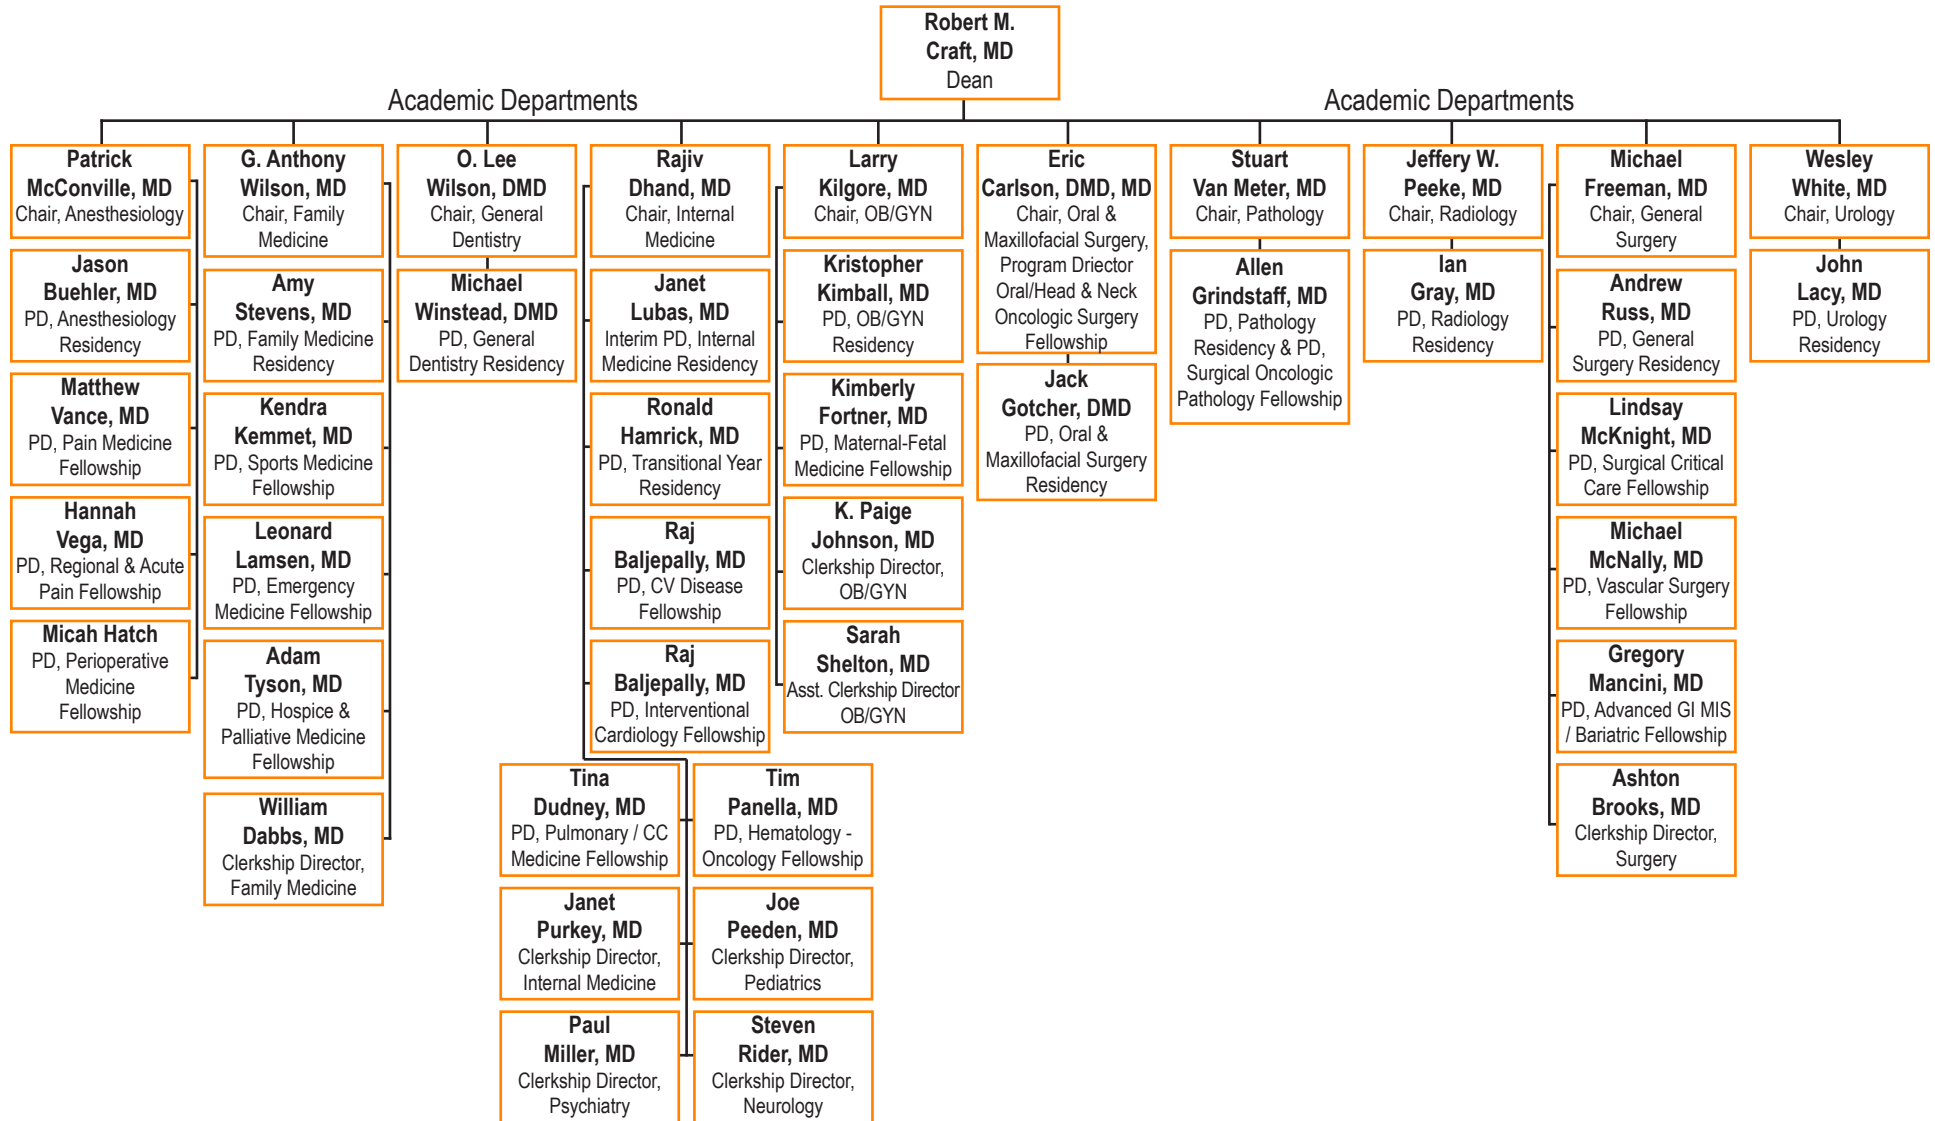

University of Tennessee Graduate School of Medicine - Organizational Chart

University of Tennessee Graduate School of Medicine - Organizational Chart