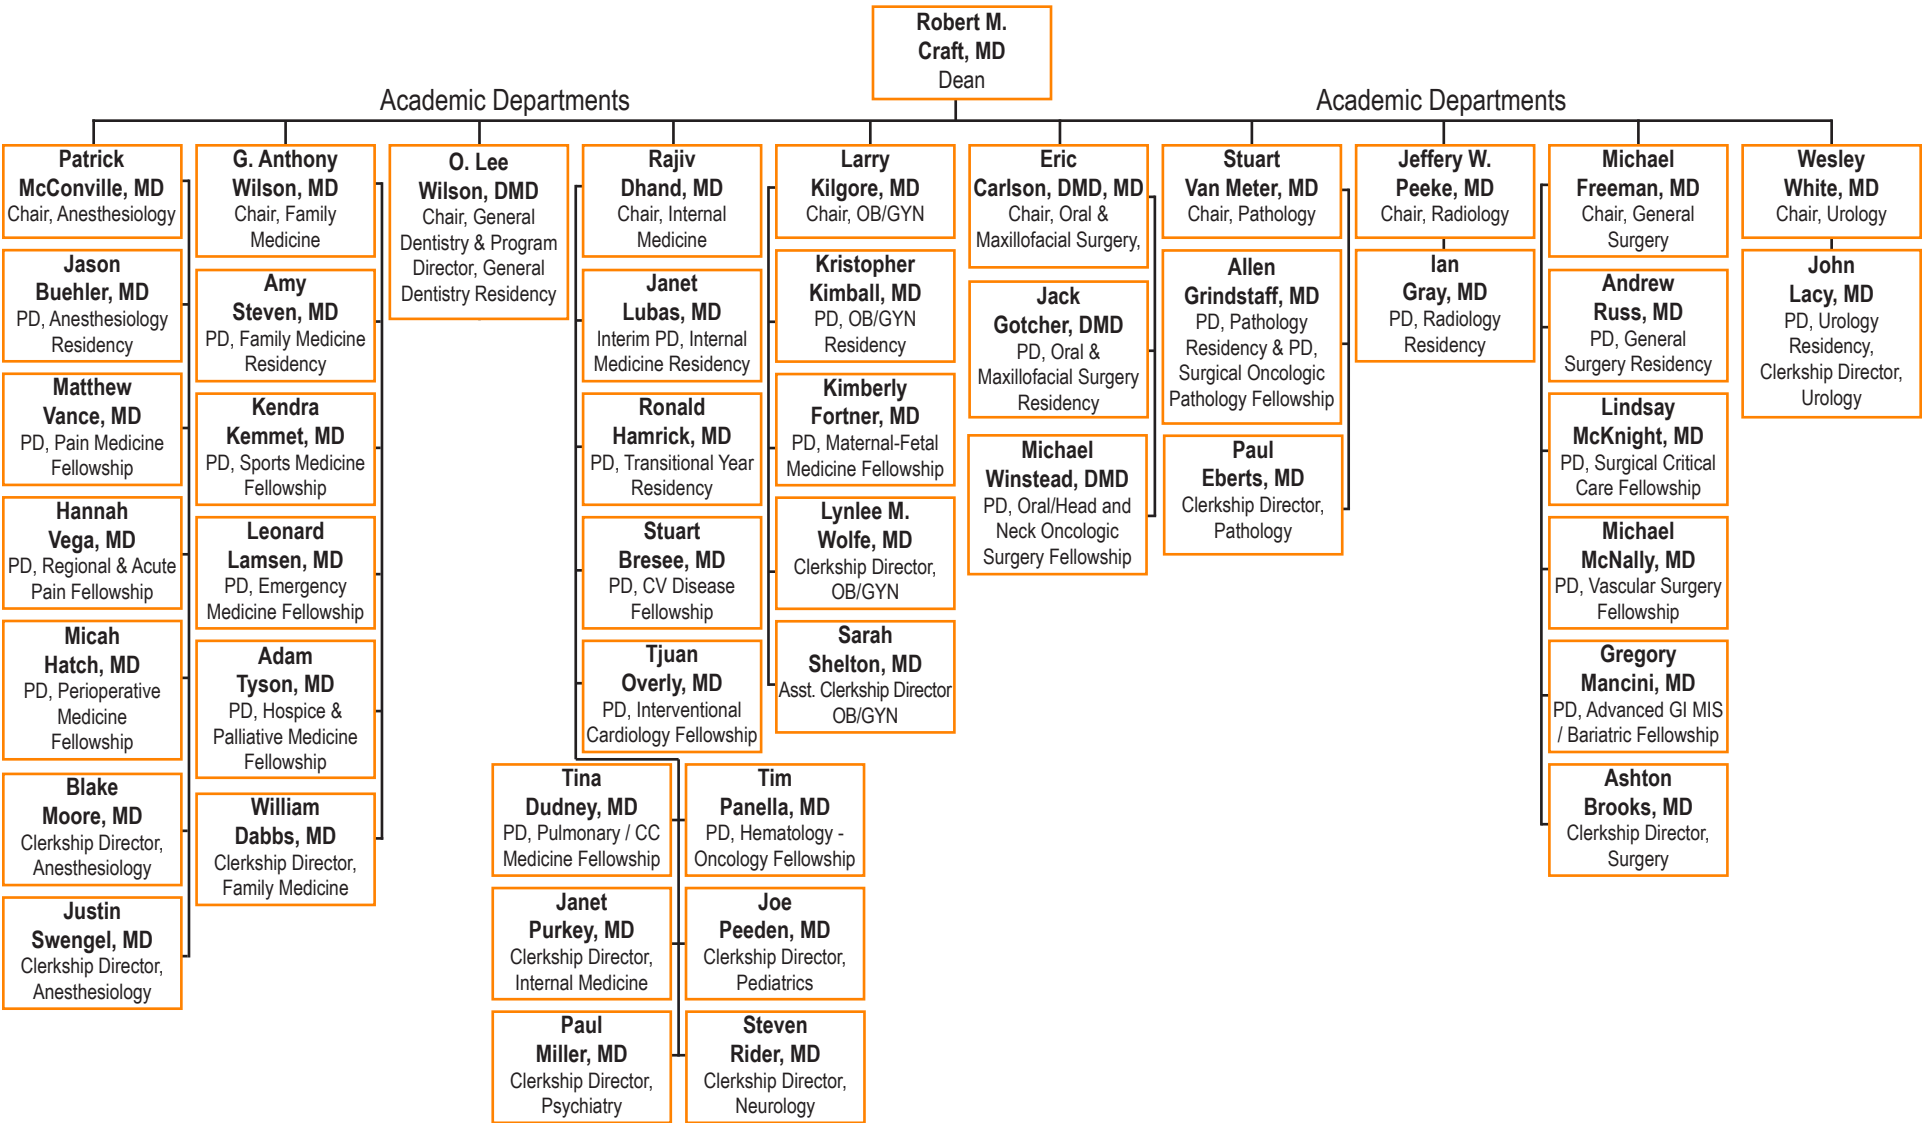

University of Tennessee Graduate School of Medicine - Organizational Chart

University of Tennessee Graduate School of Medicine - Organizational Chart