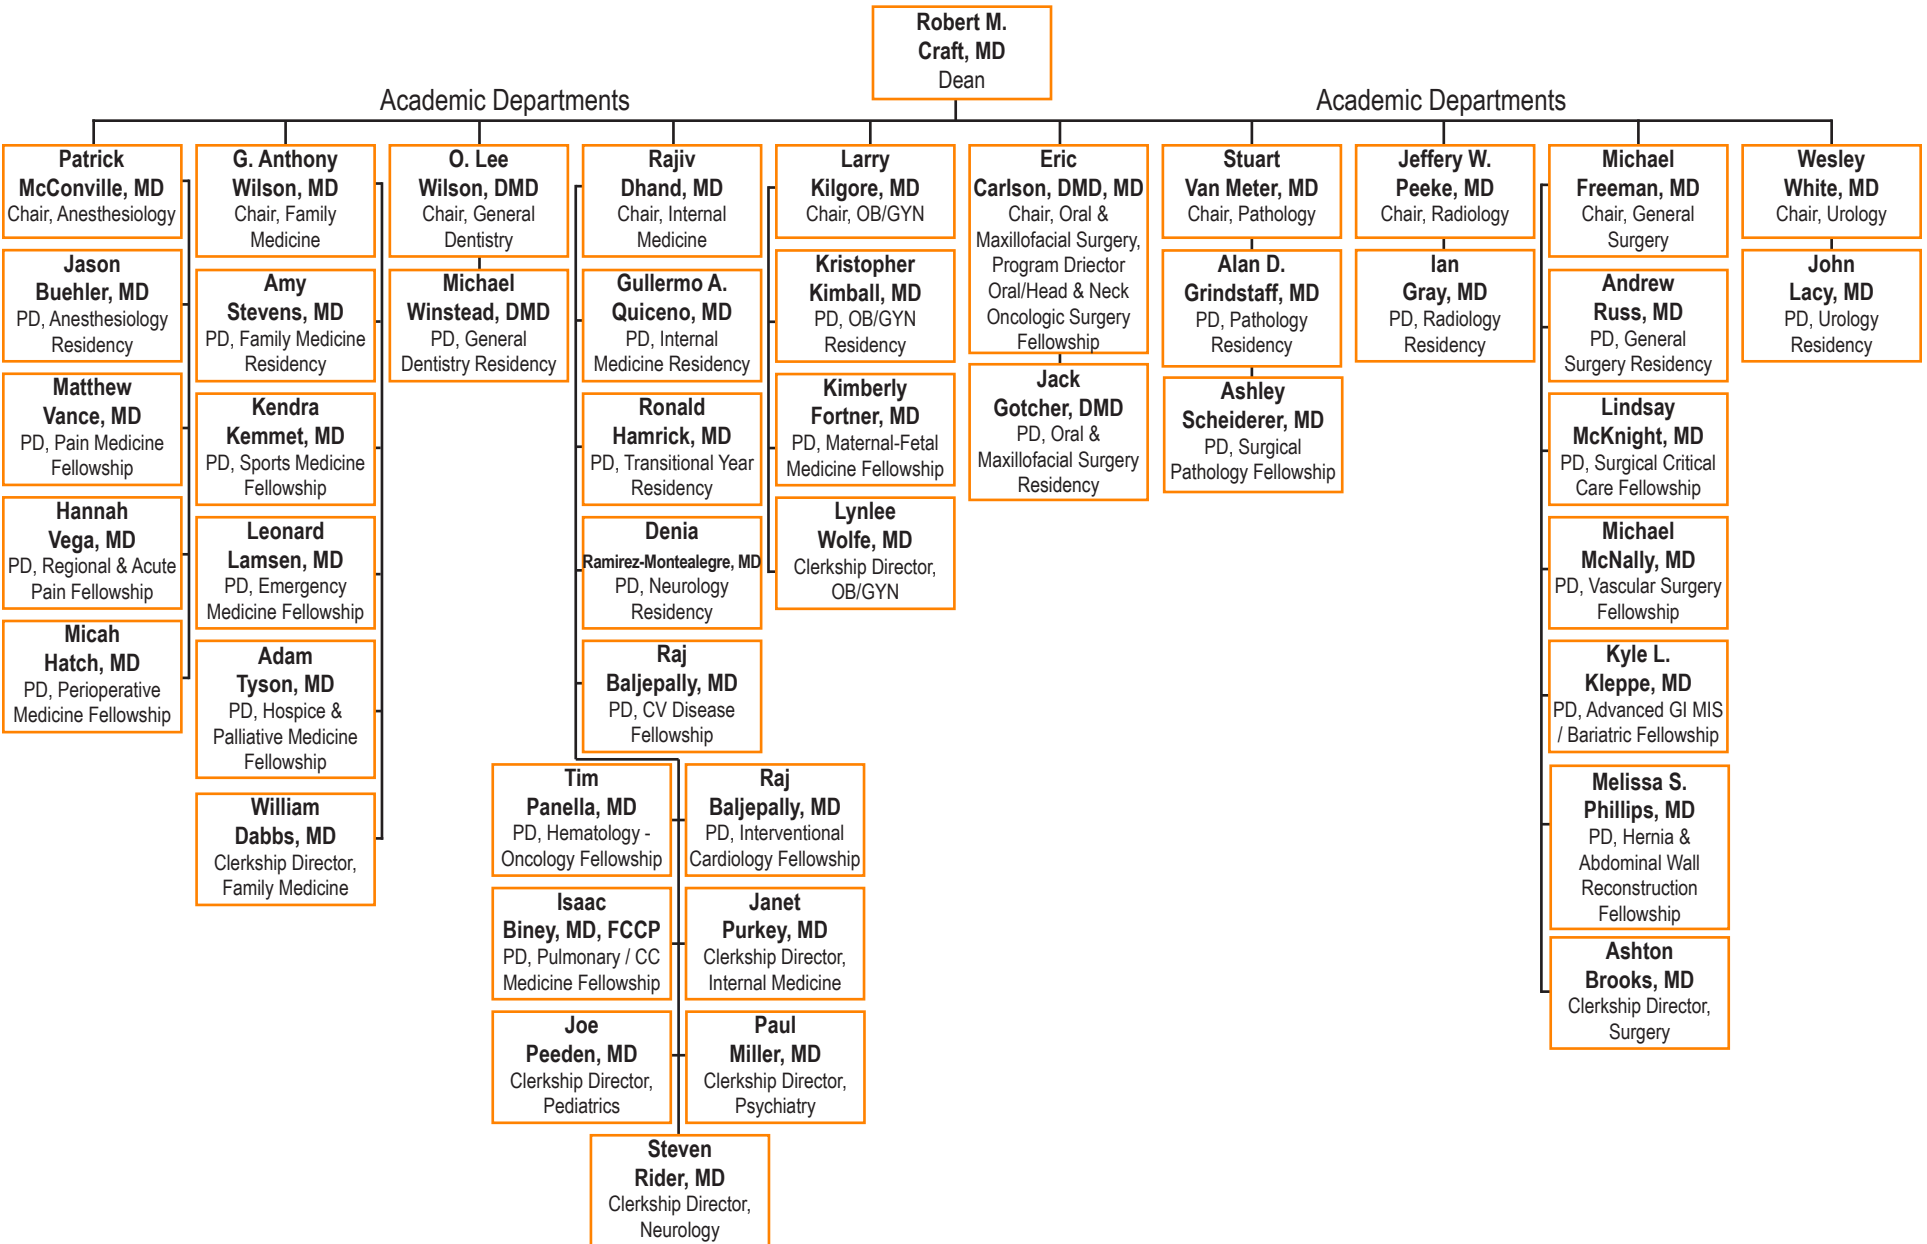

University of Tennessee Graduate School of Medicine - Organizational Chart

University of Tennessee Graduate School of Medicine - Organizational Chart