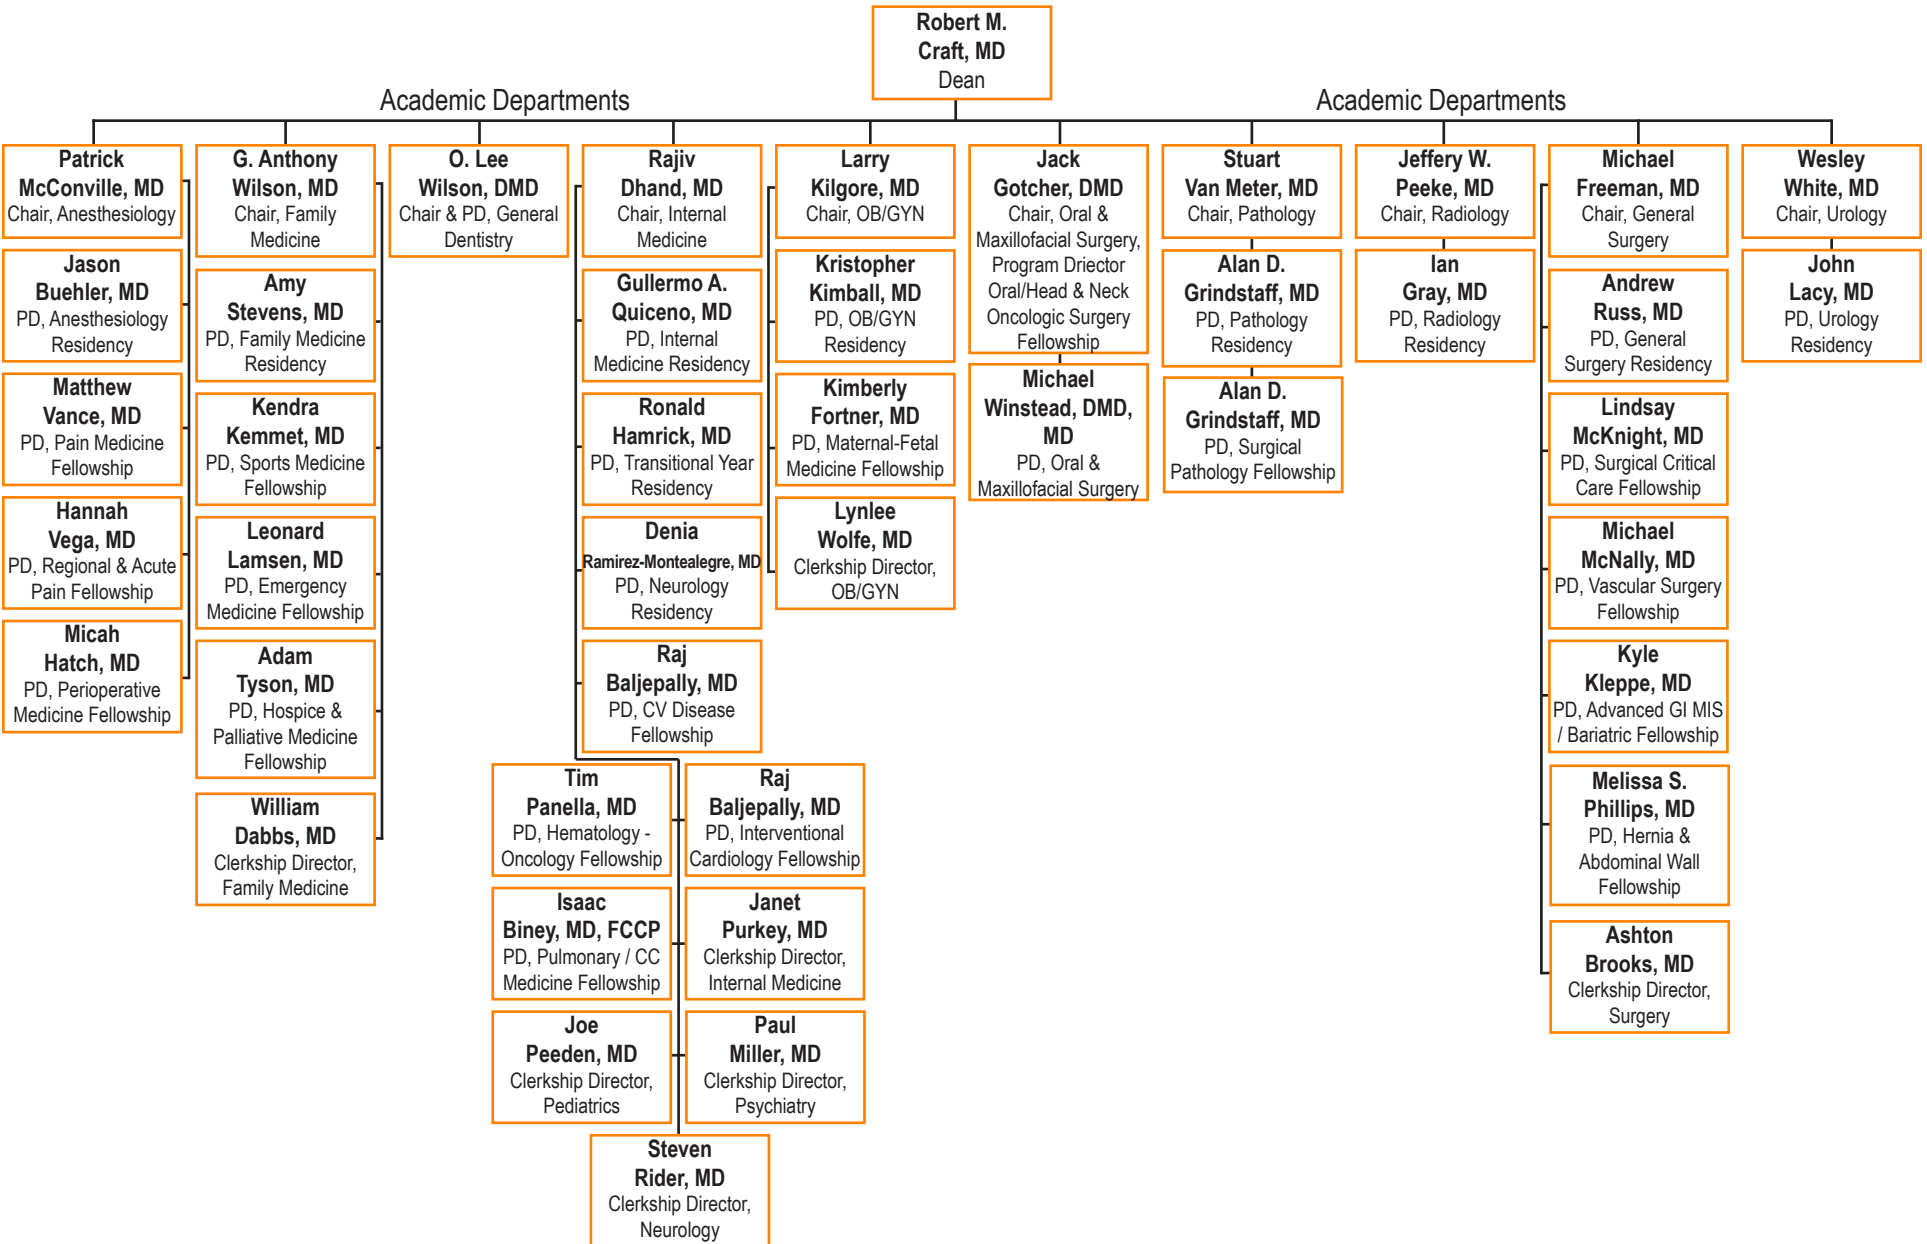

University of Tennessee Graduate School of Medicine - Organizational Chart

University of Tennessee Graduate School of Medicine - Organizational Chart