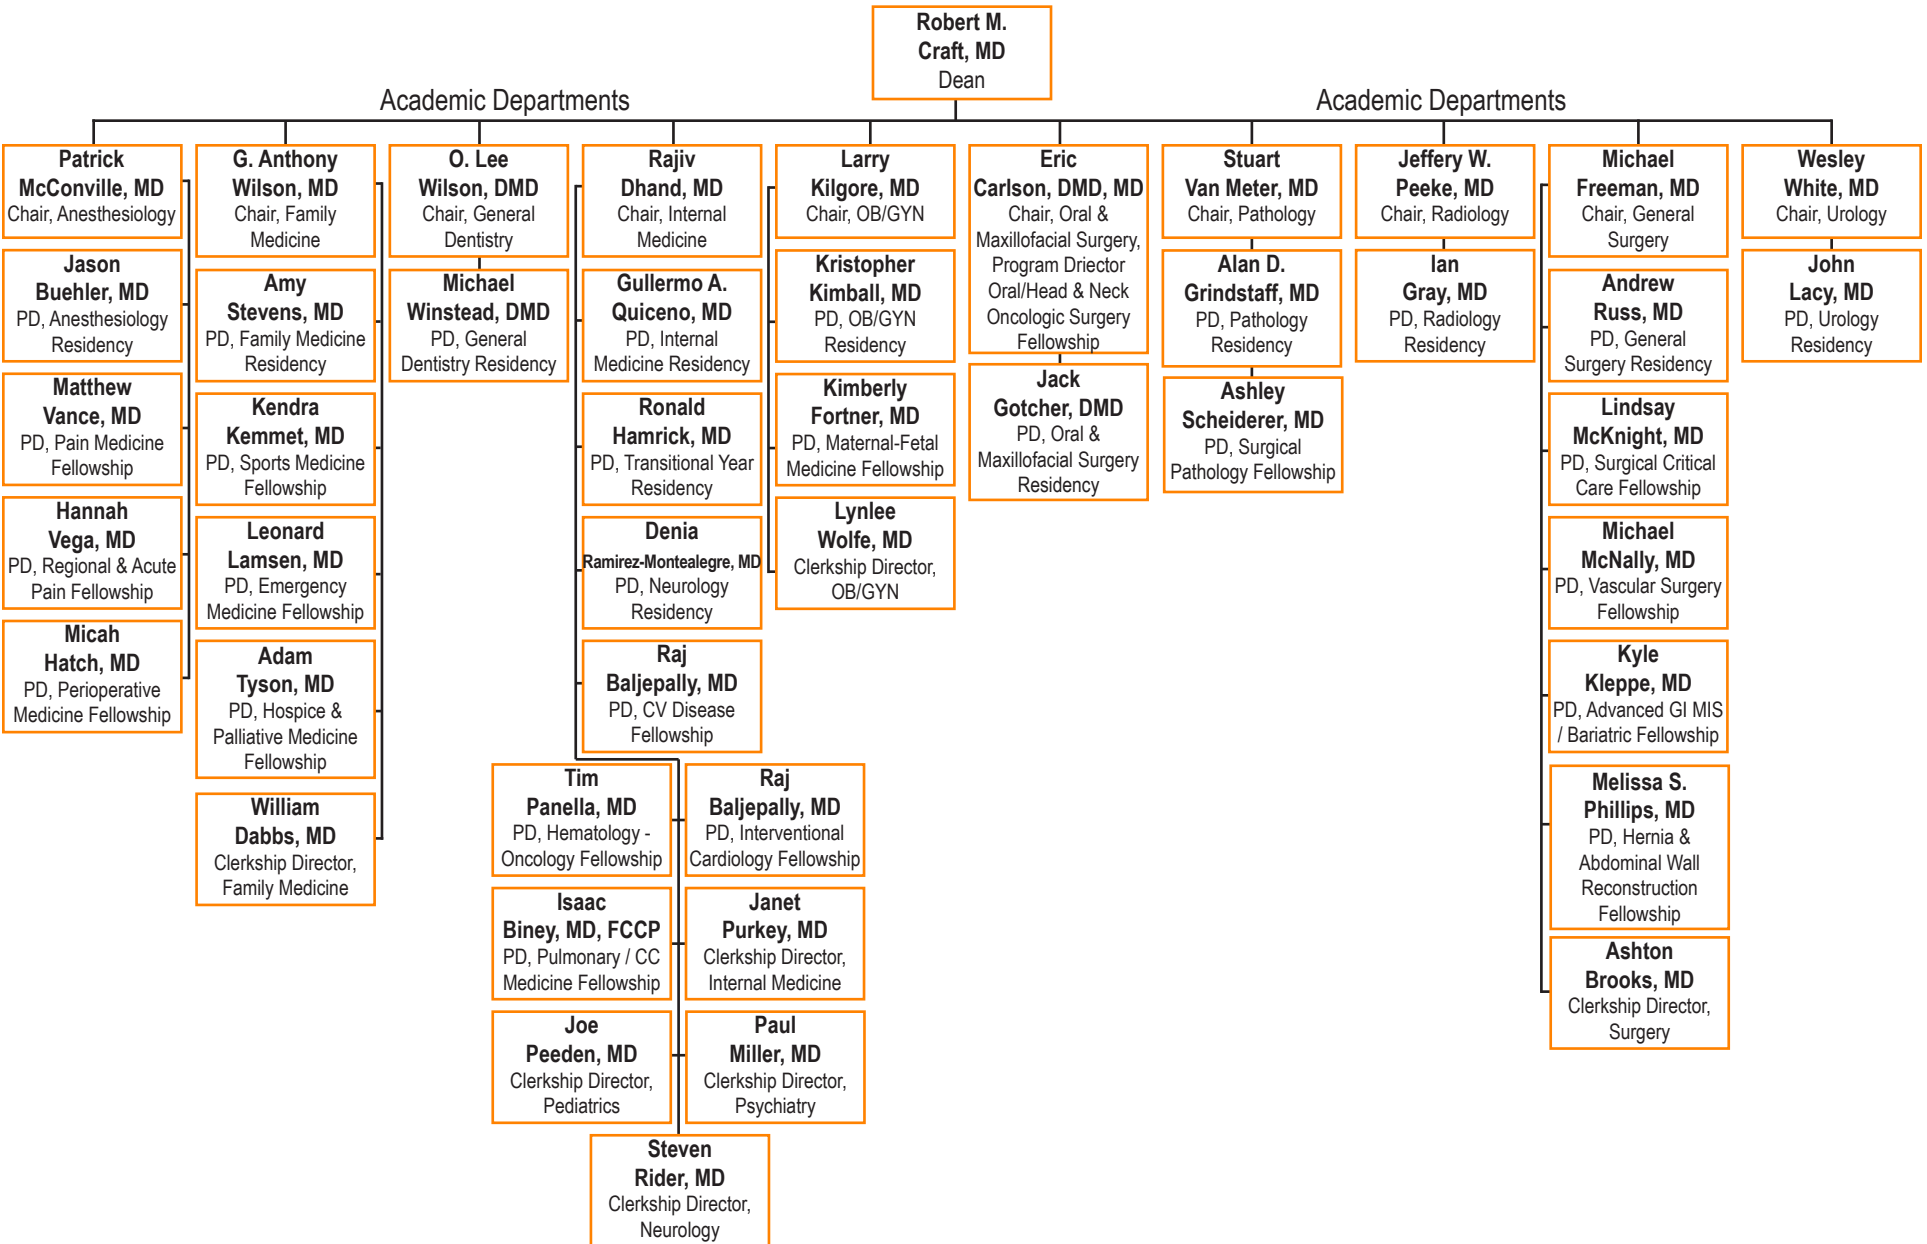

# University of Tennessee Graduate School of Medicine - Organizational Chart