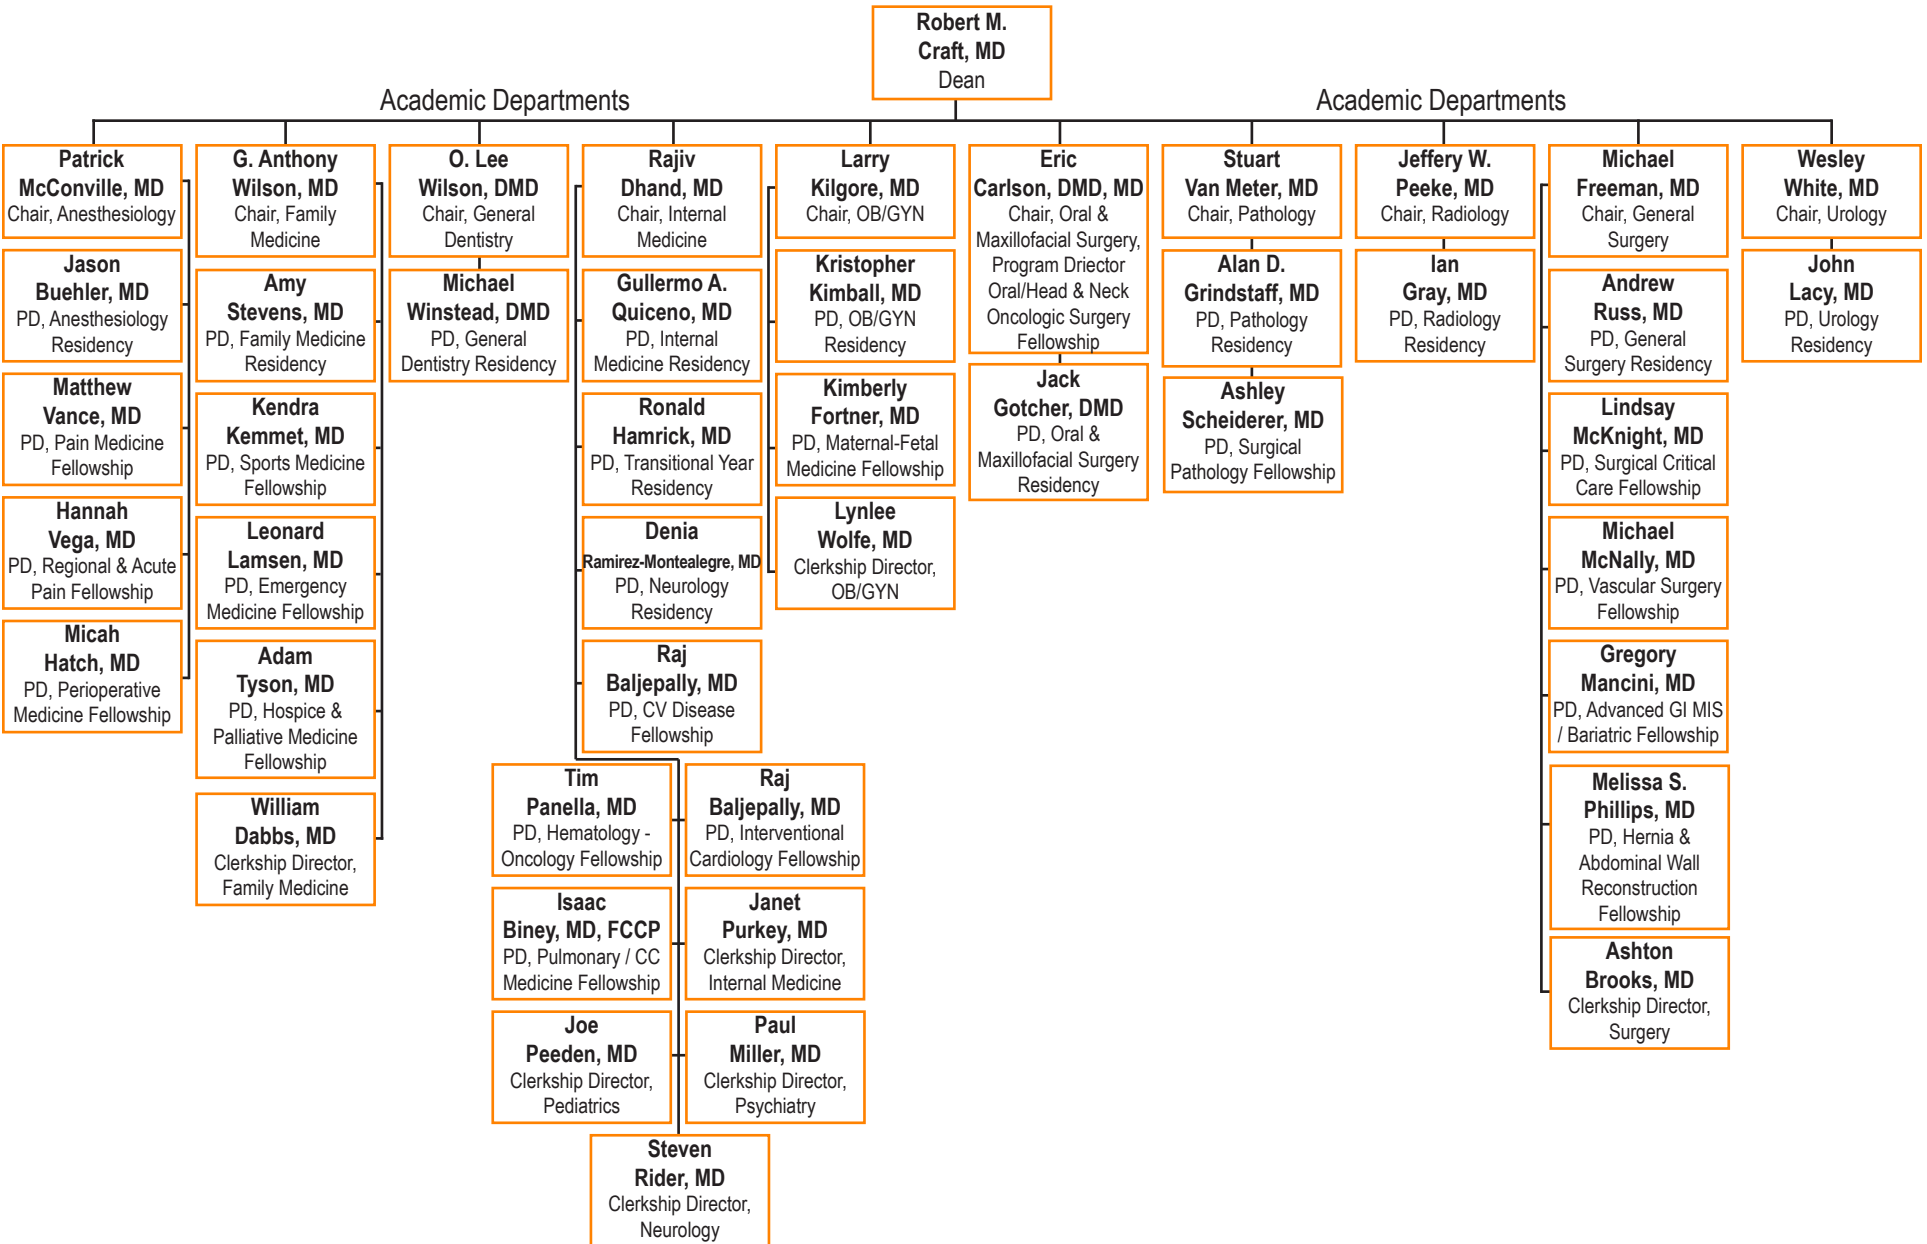

University of Tennessee Graduate School of Medicine - Organizational Chart

University of Tennessee Graduate School of Medicine - Organizational Chart