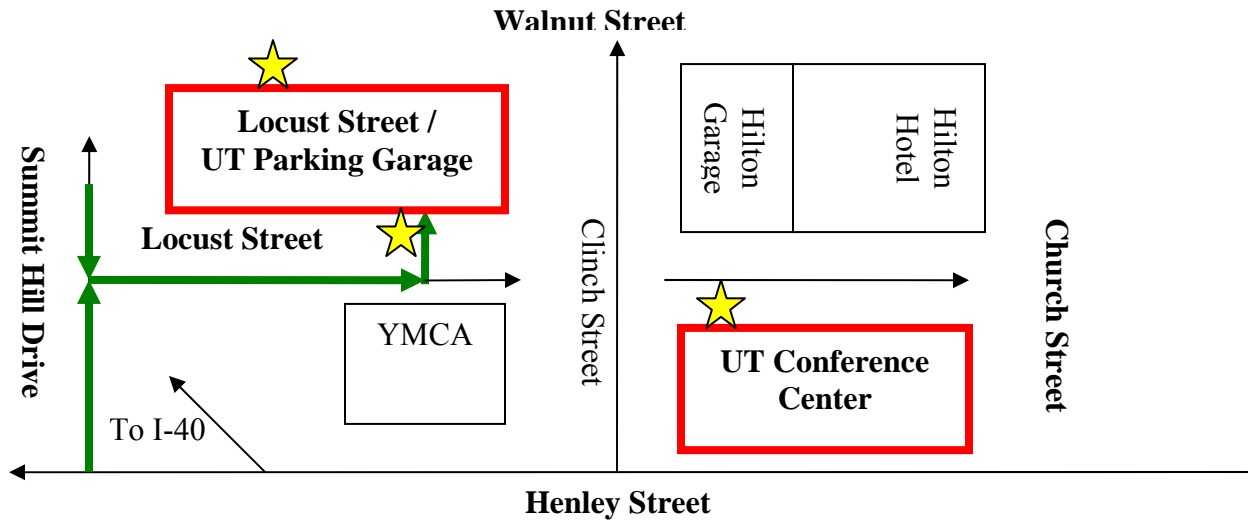

Map to the Locust Street Parking Garage

 Entrances to parking garage and UT Conference Center.
The GPS address of the garage is 540 Locust Street.

If you are traveling North or South on I-75 or East on I-40:

- Take I-40 East into downtown Knoxville area.
- Take Exit #388A (James White Parkway/Summit Hill Drive)
- Stay right toward Summit Hill Drive
- At the light, turn right onto Summit Hill Drive
- Turn left onto Locust Street
- Enter Locust Street parking garage on the left

If you are traveling West on I-40:

- Take Exit 389 (Hall of Fame Dr) toward US-441 N. Broadway. Left on Hall of Fame Dr. NE
- Turn right on Summit Hill Dr SE
- Turn left on Locust Street SW
- Locust Street garage entrance is on the left

From the Knoxville Airport (McGhee Tyson Airport):

- Take Hwy 129 North to I-40 East.
- Take Exit #388A (James White Parkway/Summit Hill Drive)
- Stay right toward Summit Hill Drive
- At the light, turn right onto Summit Hill Drive
- Turn left onto Locust Street
- Enter Locust Street parking garage on the left