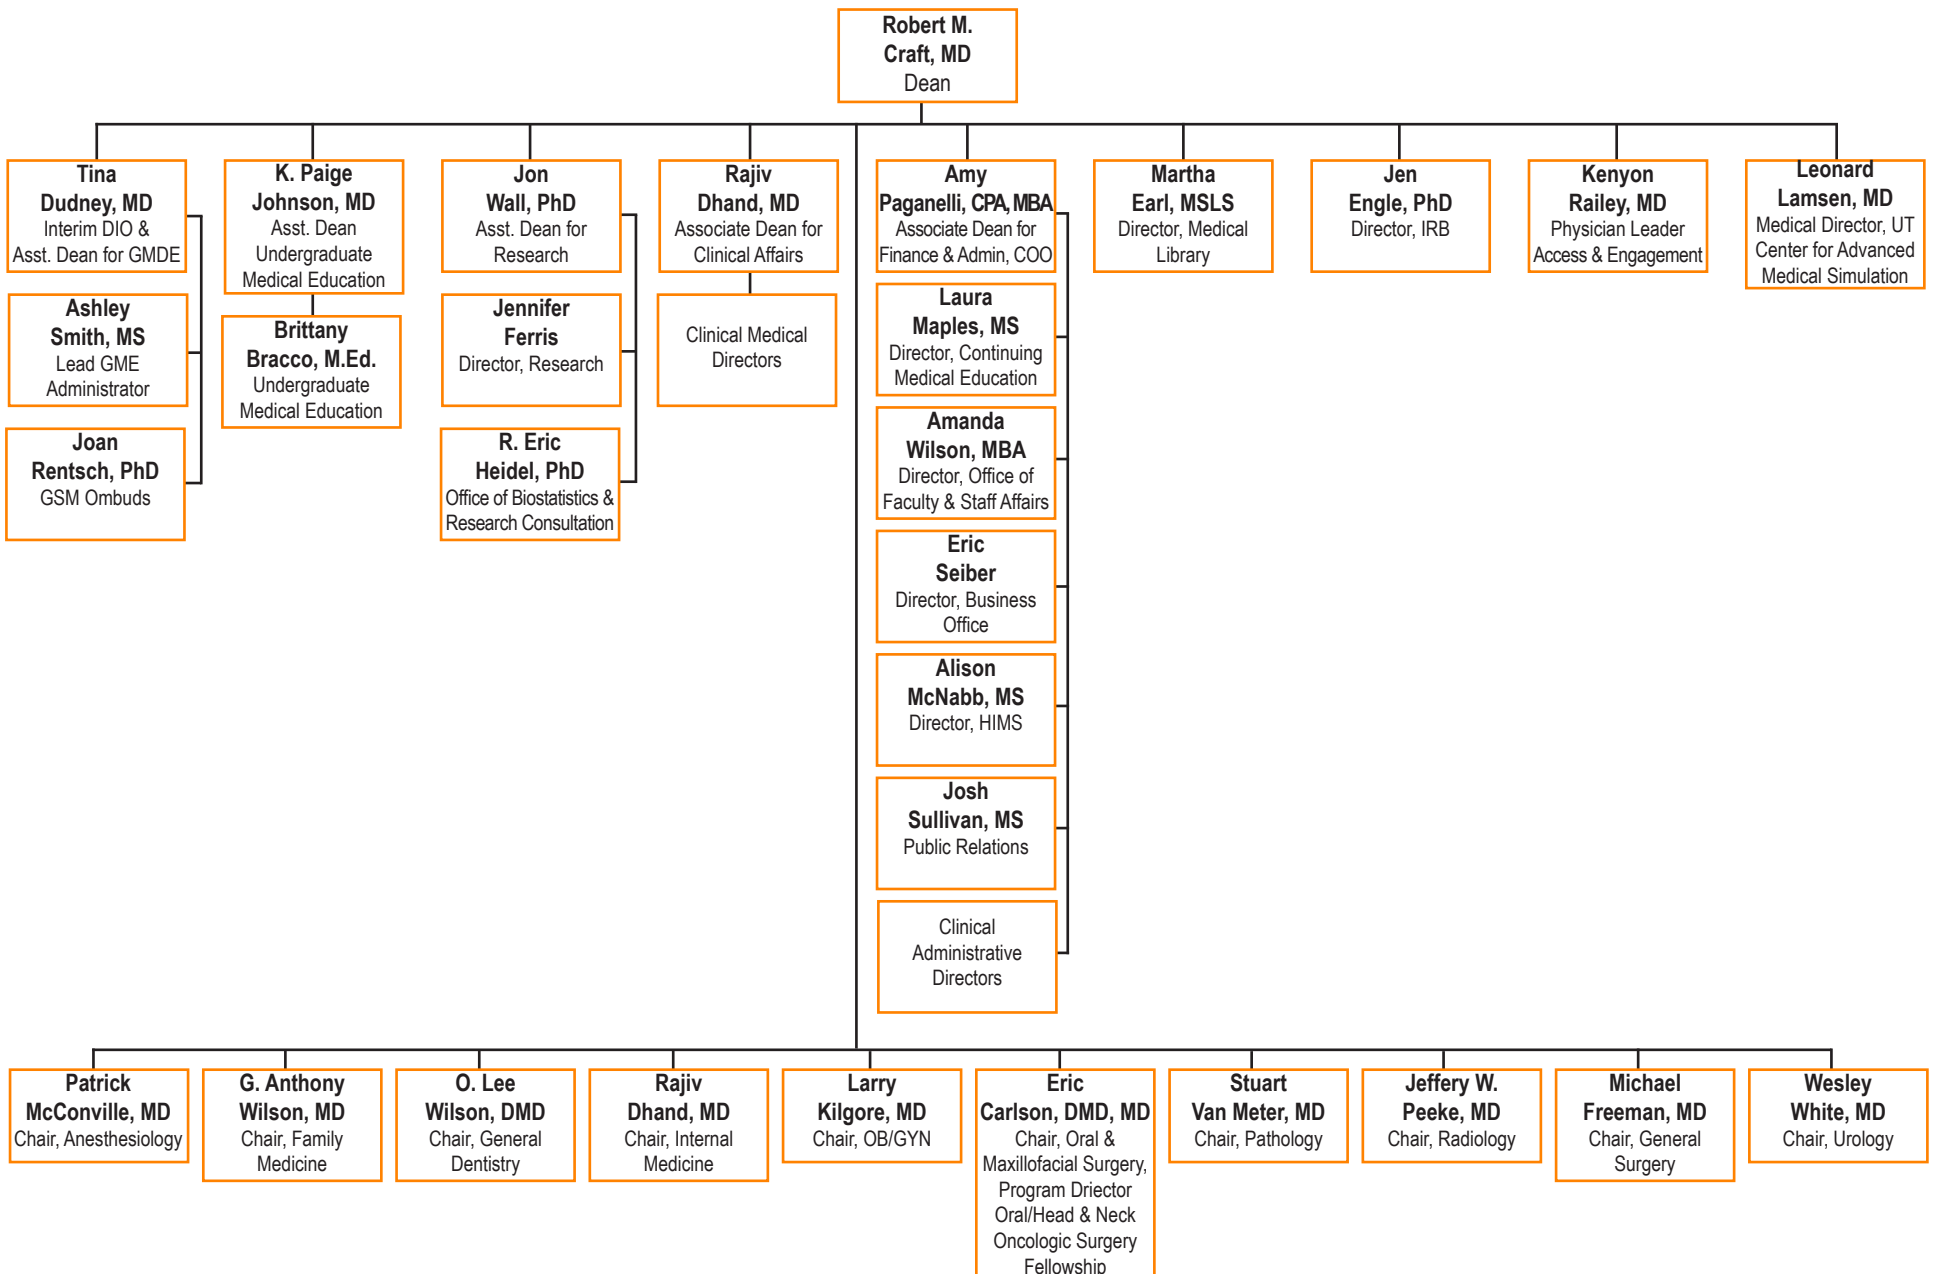

University of Tennessee Graduate School of Medicine - Organizational Chart

University of Tennessee Graduate School of Medicine - Organizational Chart